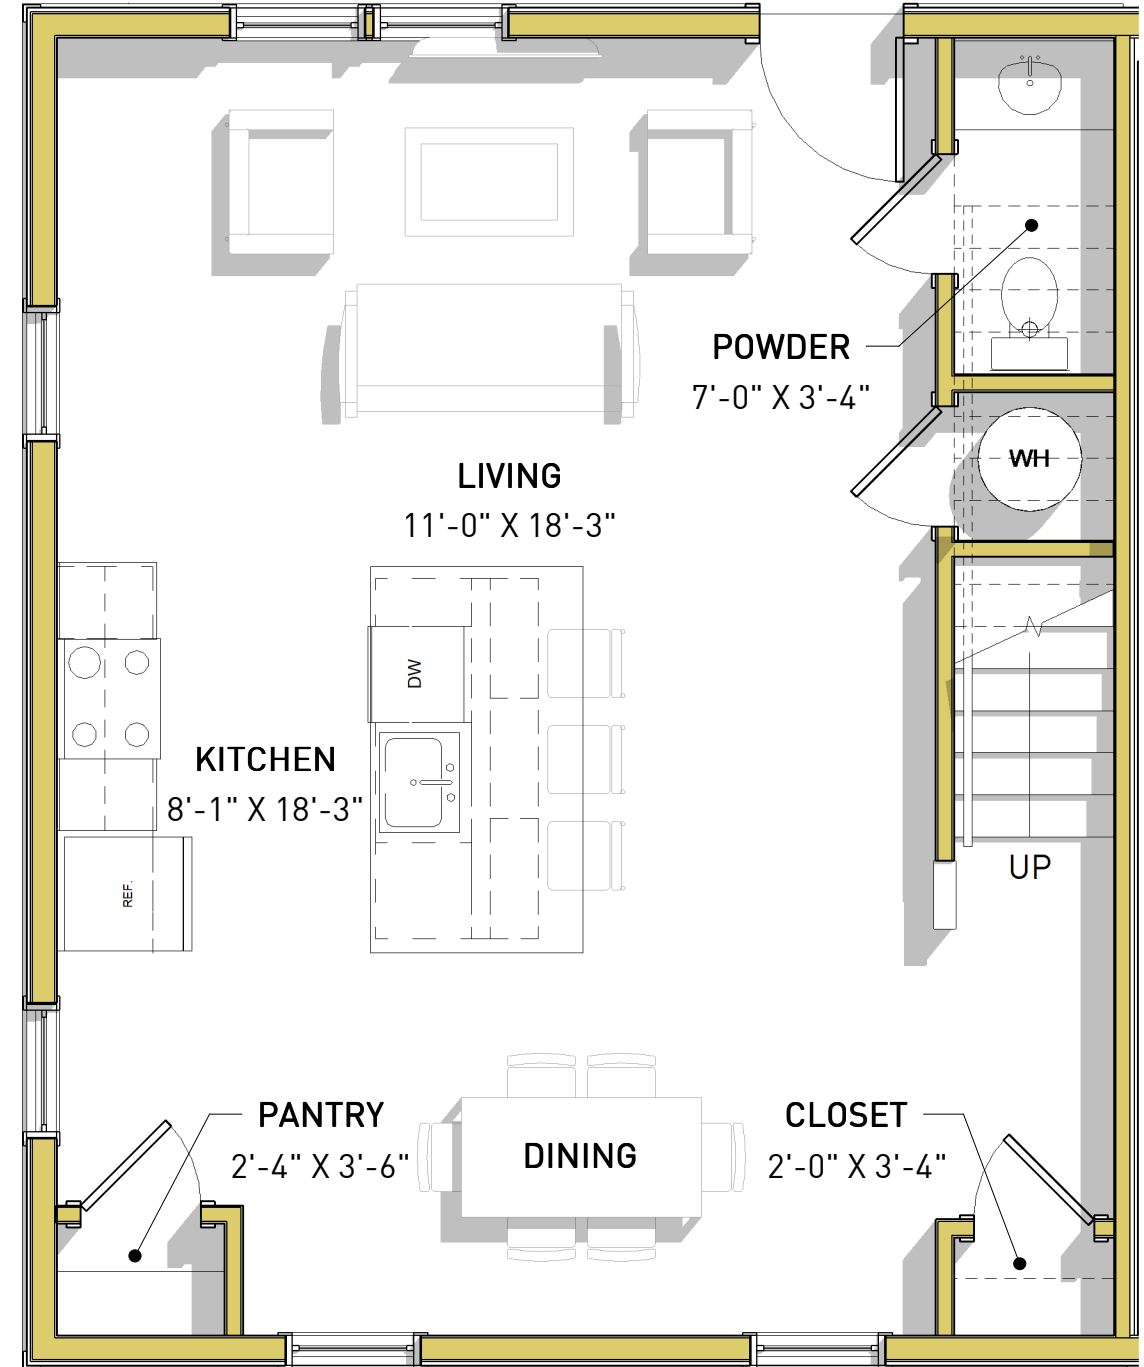

2 2ND FLOOR PLAN
MK-2.1 1/4" = 1'-0"

1 1ST FLOOR PLAN
MK-2.1 1/4" = 1'-0"

FLOOR PLANS -
UNIT A
MK-2.1
06/28/2023

THE TRUST AT OAKLAND CITY
UNIT A
1024 DONNELLY AVE
ATLANTA, GA 30310