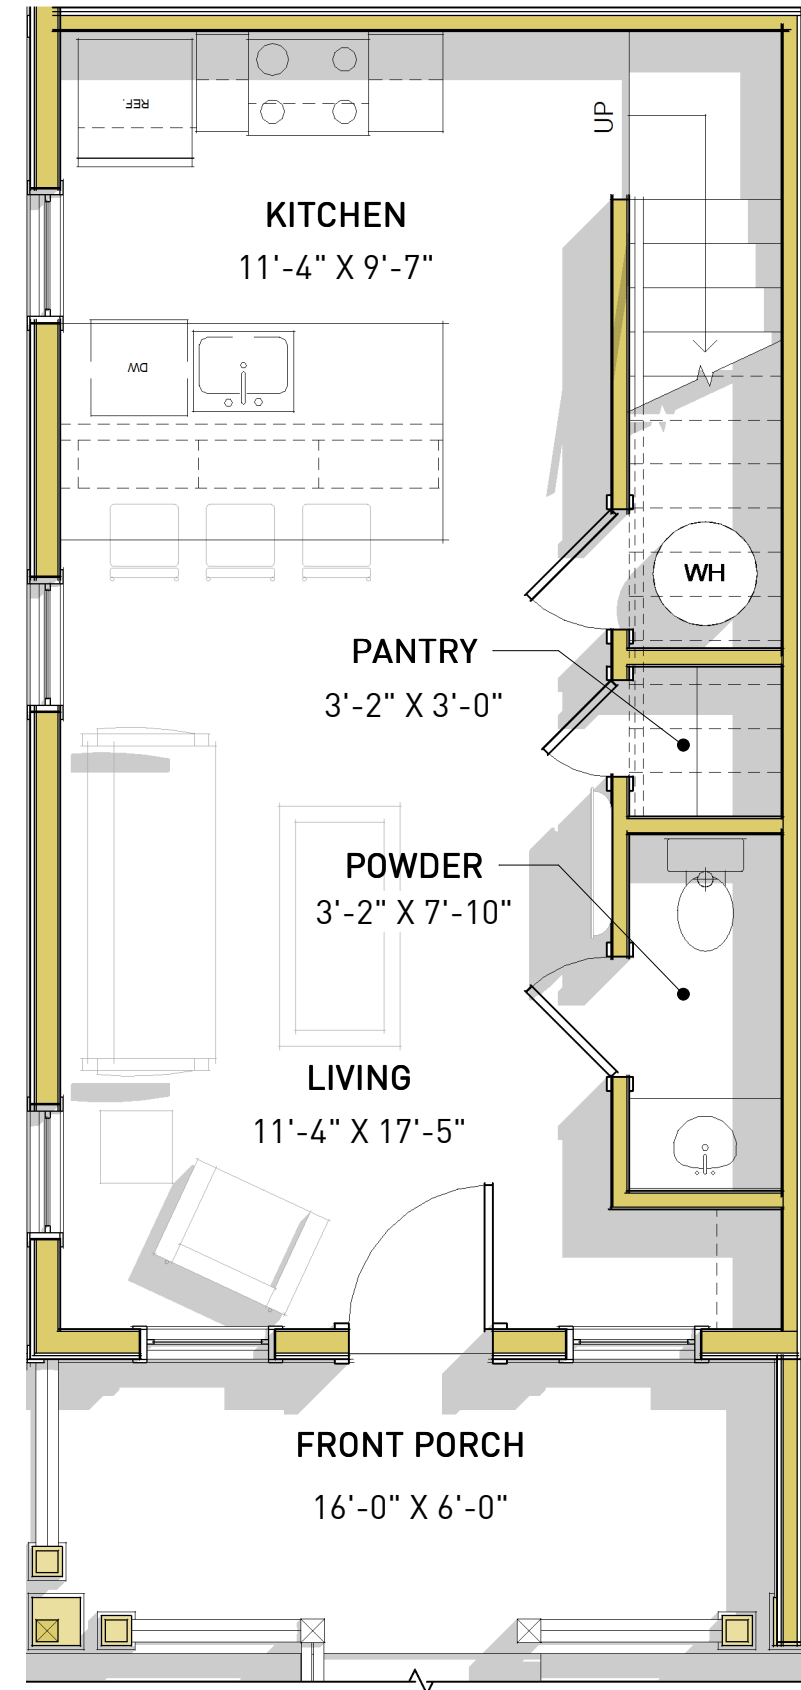

2 2ND FLOOR PLAN
MK-2.4 1/4" = 1'-0"

1 1ST FLOOR PLAN
MK-2.4 1/4" = 1'-0"

FLOOR PLANS -
UNIT D
MK-2.4
06/28/2023

THE TRUST AT OAKLAND CITY - AFH
BUILDINGS 100/200
1024 DONNELLY AVE
ATLANTA, GA 30310